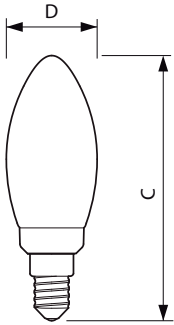

### Product data

General Information	
Cap base	E14 [ E14]
EU RoHS compliant	Yes
Nominal lifetime (nom.)	15000 h
Switching cycle	20,000X
Technical type	5;2.5;1-40-18-9W
Light Technical	
Colour Code	827/825/822 [ CCT of 2,700 K/2,500 K/2,200 K]
Luminous flux (nom.)	470-180-90 lm
Colour designation	Warm/Extra Warm/Very Warm
Correlated Colour Temperature (Nom)	2700 2500 2200 K
Luminous efficacy (rated) (nom.)	94.00 lm/W
Colour consistency	<6
Colour rendering index (nom.)	80
LLMF at end of nominal lifetime (nom.)	70 %
Operating and Electrical	
Input frequency	50 to 60 Hz
Power (Rated) (Nom)	5 2.5 1 W

## Dimensional drawing

Candle C35 6-40W 2700-2500-2200K E14 ND

Product	D	C
LEDClassic SSW 40W B35 E14 WW CLND 1SRT4	35.5 mm	106 mm