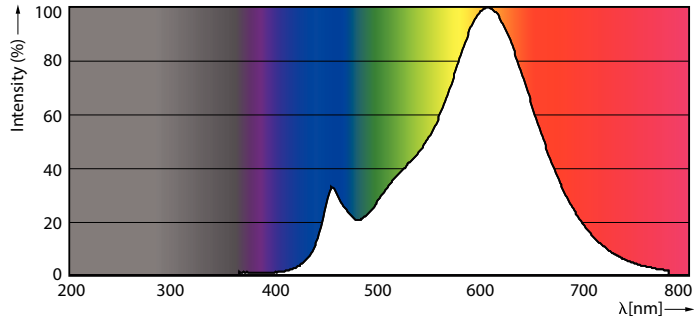

LEDBulb CLA 40W E14 B35 827-822 ND