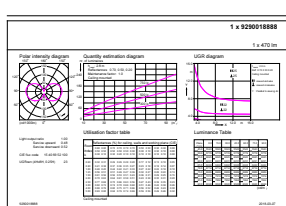

General Uniform Lighting

CaroLux Photometrics 4.5 Philips Lighting B.V. Page: 1/1

LEDBulb CLA 40W E14 B35 827-822 ND