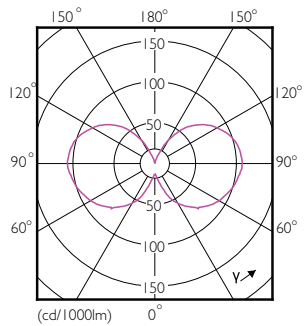

Photometric data

LEDBulb CLA 40W E14 B35 827-822 ND