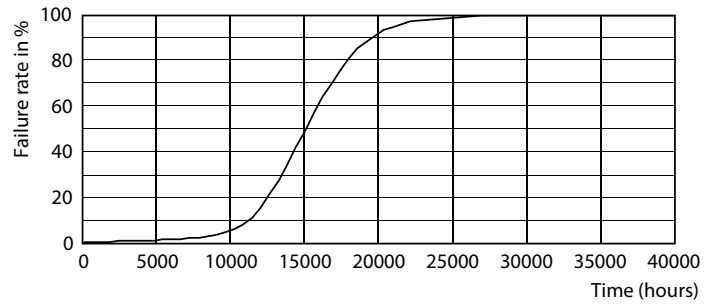

SceneSwitch LED candles and lustres

Lifetime

LEDBulb CLA 40W E14 B35 827-822 ND

LEDBulb CLA 40W E14 B35 827-822 ND