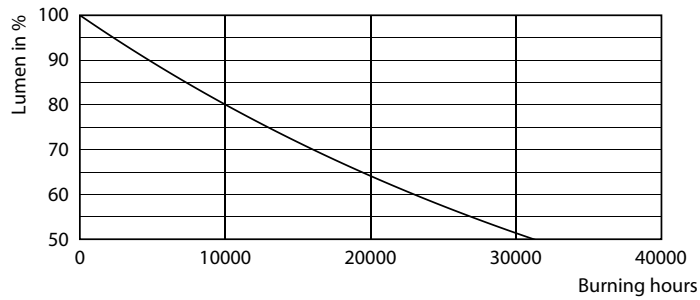

SceneSwitch LED candles and lustres

Lifetime

LEDBulb CLA 40W E14 B35 827-822 ND

LEDBulb CLA 40W E14 B35 827-822 ND